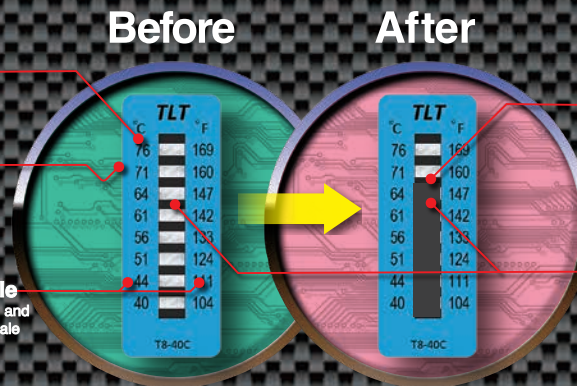

76°C → 121°C
169°F → 250°F

T8-75C

Type		Temperature range (°C/°F)														
Gauge	°C	40	44	51	56	61	64	71	76	81	86	89	95	100	111	121
	°F	104	111	124	133	142	147	160	169	178	187	192	203	212	232	250
C series	T8-40C	●	●	●	●	●	●	●	●							
	T8-75C								●	●	●	●	●	●	●	●

- ### Specifications
- Label Size: 40 mm x 15 mm
 - Content: 10 labels per case
 - Accuracy: ±2°C
 - RoHS compliant
 - Indoor/Outdoor use

Lamination
Laminate protects the Indicator from dirt and water.

Self-adhesive
An adhesive on the reverse side allows the Temperature Label to be easily applied.

Dual temperature scale
The Celsius scale is easily noted and the corresponding Fahrenheit scale is also displayed.

Non-reversible
Once the temperature rises the temperature indicator does not return.

Indicator
As temperatures rise, the indicator will immediately change from white or gray to black.

Distributor

NiGK Corporation